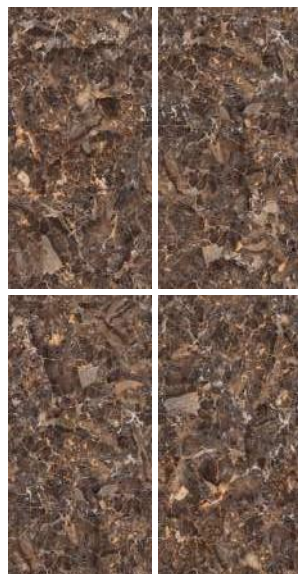

SIZE
600X
1200MM

FINISH
HIGH
GLOSSY

R-5

Hi-GLOSSY
Collection

600x
1200mm

**CORALITO
BROWN**

SIZE
600X
1200MM

FINISH
HIGH
GLOSSY