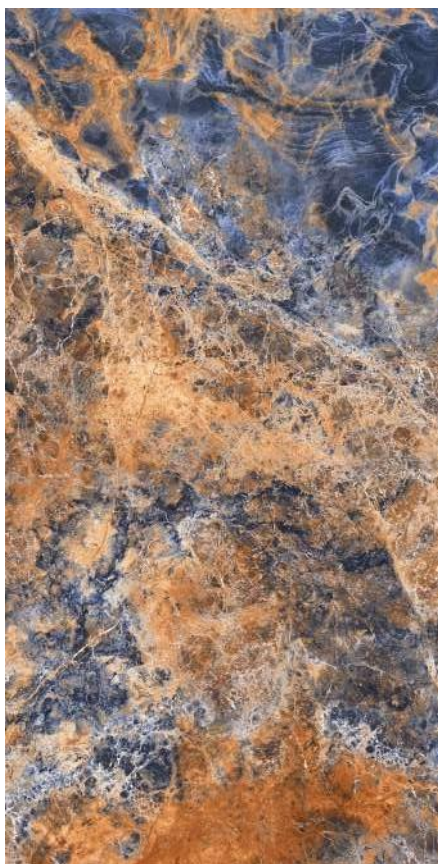

600x
1200mm

**VERCIL
BLACK**

SIZE
600X
1200MM

FINISH
HIGH
GLOSSY

R-3

Hi-GLOSSY
Collection

600x
1200mm

**VOLCANO
BLUE**